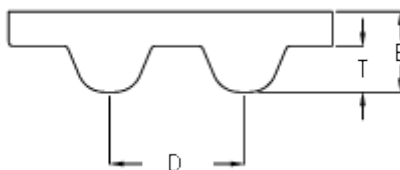

Data Sheet

Article number: 602932751002

Description: Gates timing belt POWERGRIP®
GTX 1890 14MX 85

Measures

D (Pitch)	= 14
Height B mm	= 10
Height T mm	= 6
Length	= 1890
Number of teeth	= 135
Type	= 1890 14MX 85
Width	= 85